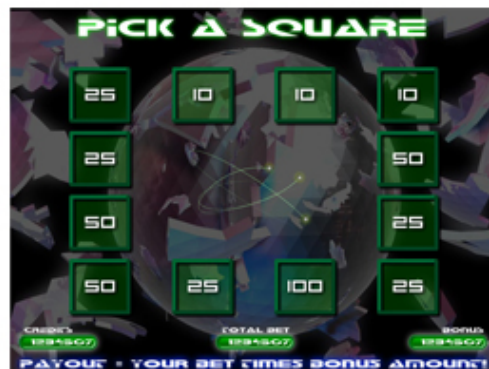

GEO-CASH

Geometry. Where math becomes a solid. From the simple sphere to the complex torus knot, these shapes will spin by on their way to 20 possible win lines. With the added WILD symbol, your chance of winning is increased exponentially. Random patterns in the bonus round will multiply your success.

FEATURES

- * 5 Reels / 20 Lines Video Slot
- * Available Paybacks of 87.85%, 90.05%, 91.73%, & 93.89%
- * WILD symbol and 2nd screen BONUS game

- * Geo-Bonus pays up to 250 X the current bet

6421 Congress Av - Suite 107
Boca Raton, FL 33487
(561) 241-5611 ext 302
(561) 892-0249 Fax
sales@intuicode.com